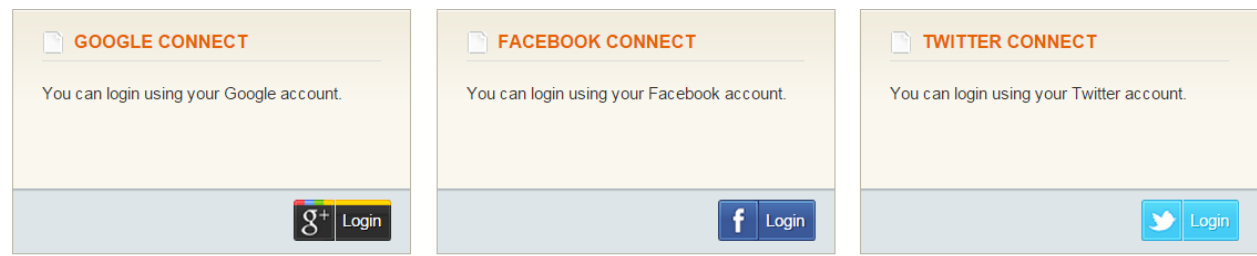

Social Login User Guide

User Guide

Table of Content

1. <i>What does Social Login?</i>	2
2. <i>How does it work?</i>	2
3. <i>Configure social login</i>	2
4. <i>Contact us</i>	3

1. What does Social Login?

A lot of fields required to fill in when creating a new account may discourage Customers from doing so on your site. Why don't you enable them to log in by their social accounts such as Facebook, Twitter, Google, LinkedIn? With our Social Login extension, Customers just need to click on the preferred account button then enter their username and password! Now they have logged in successfully in just One Click!

Social Login enables people to quickly register or log in to your site using their existing identities from Facebook, Google, Twitter, LinkedIn, Yahoo and so on.

2. How does it work?

You can see the [Social Connect](#) section at the bottom of Login page now. Customers can use this functionality to login to website using their social accounts without the need of registration.